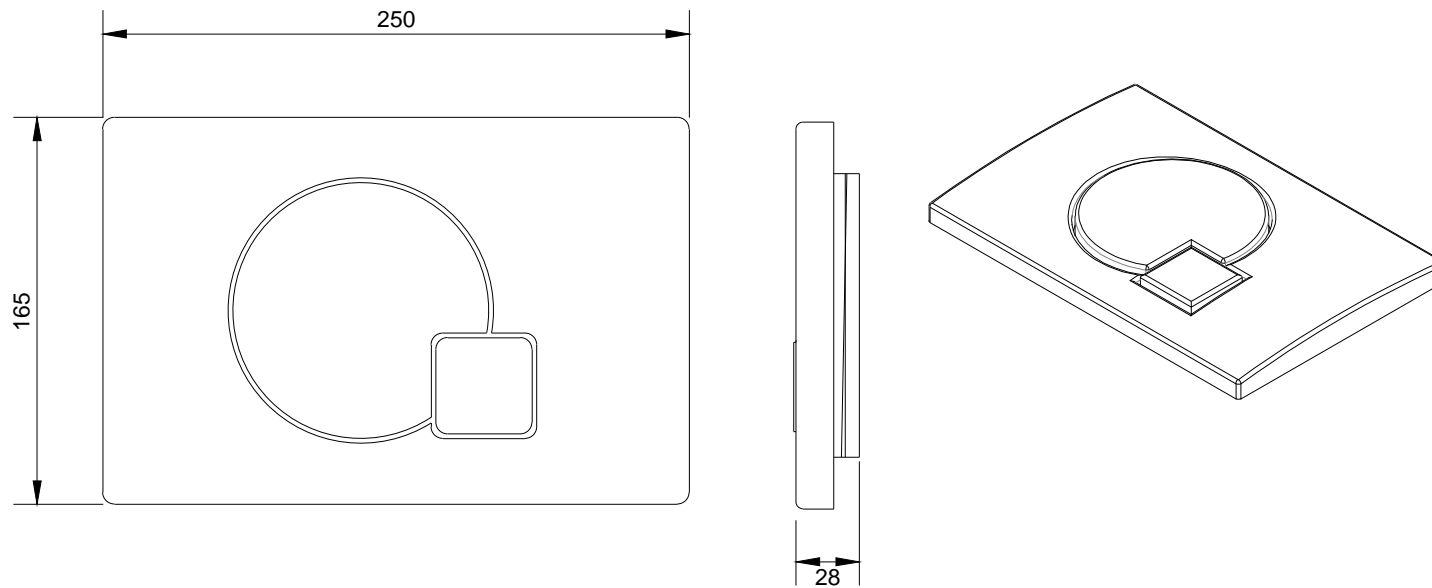

Technical Drawing

CERA

**CHEVRON Q B1120104** KNOB SHINE FINISH

All dimension are in mm