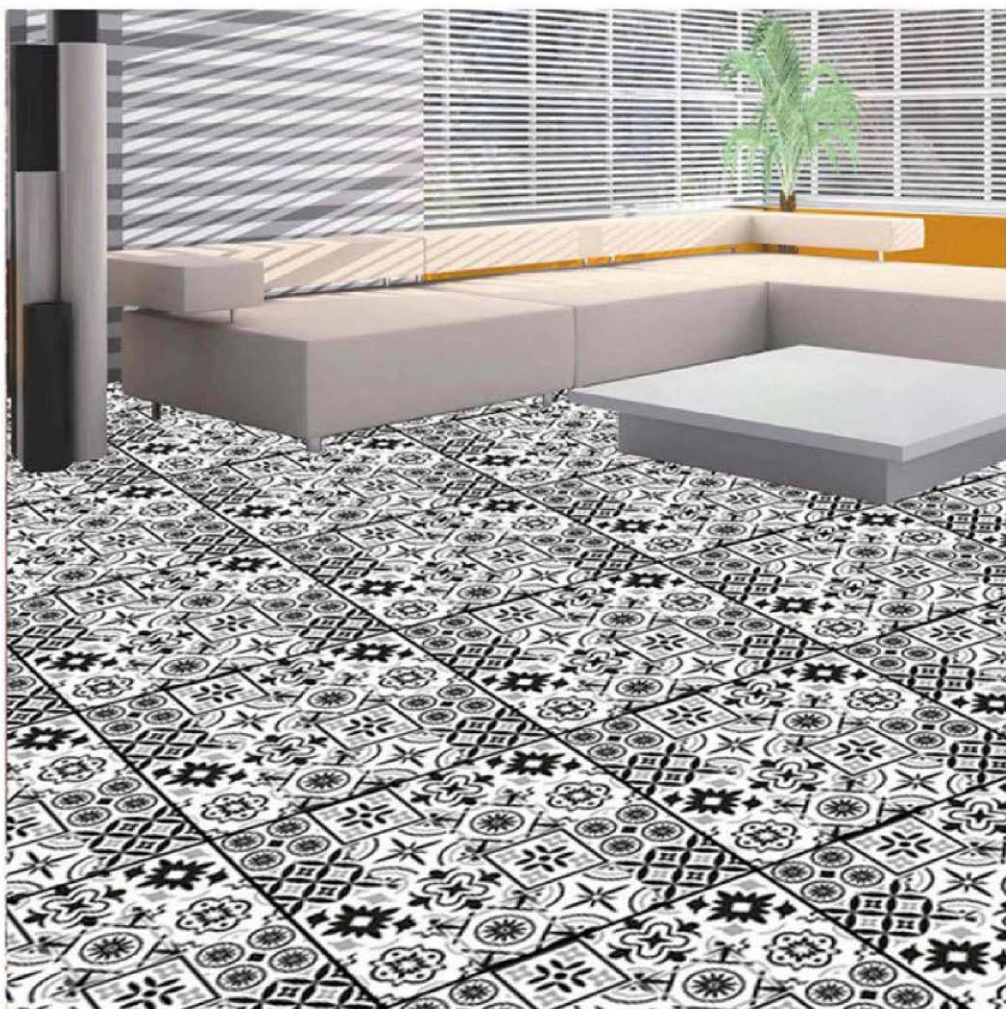

Plain Series

HEAVY DUTY

Thickness
12MM

7045

**Digital Vitrified
Parking Tiles**

400X
400 MM