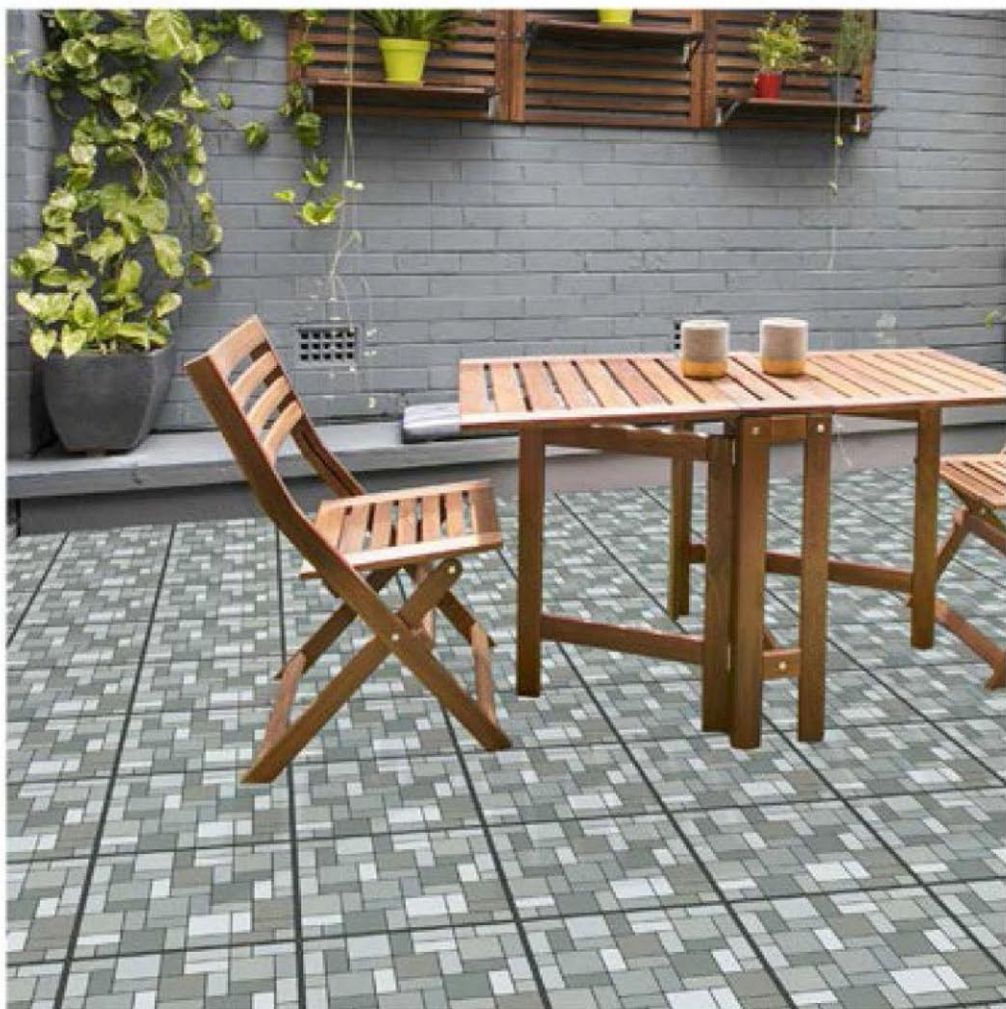

Digital Vitrified
Parking Tiles

400X
400 MM

7020