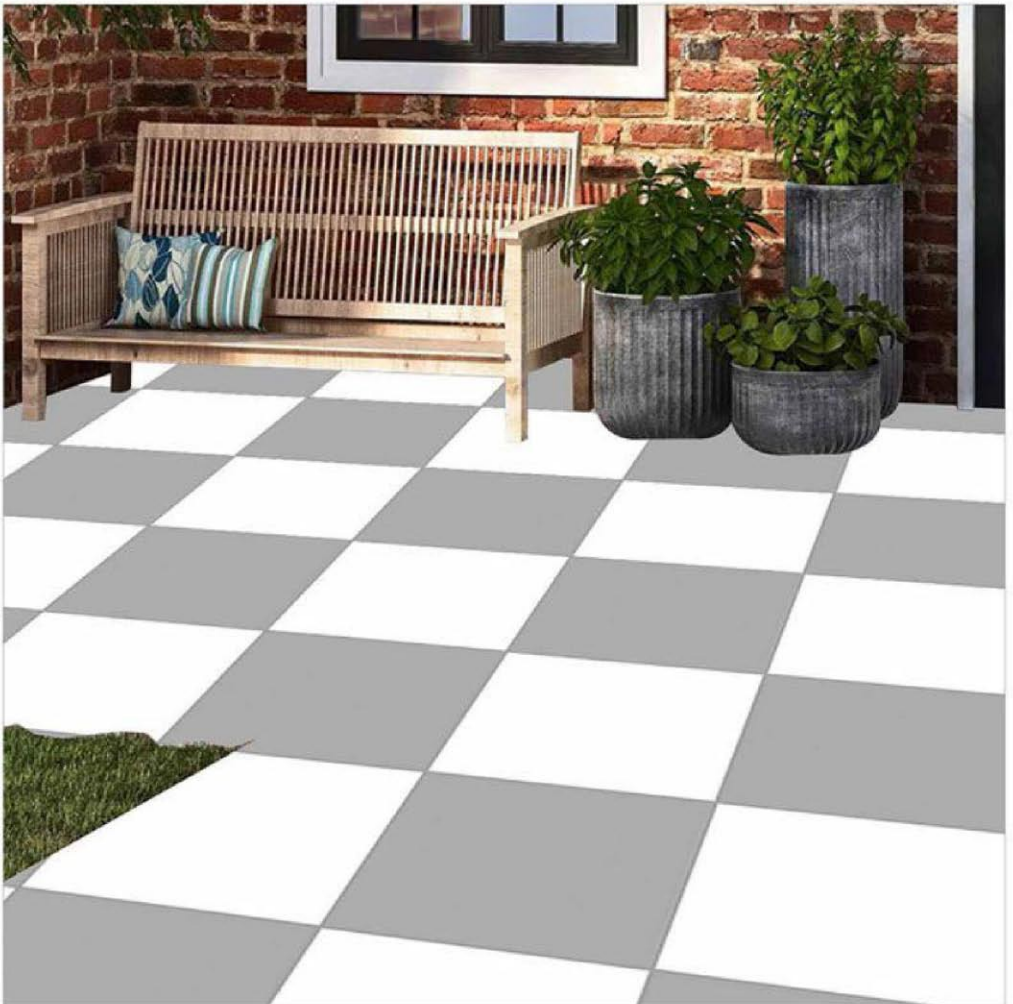

Plain Series

HEAVY DUTY

Thickness
12MM

**Digital Vitrified
Parking Tiles**

400X
400 MM

GREY

WHITE