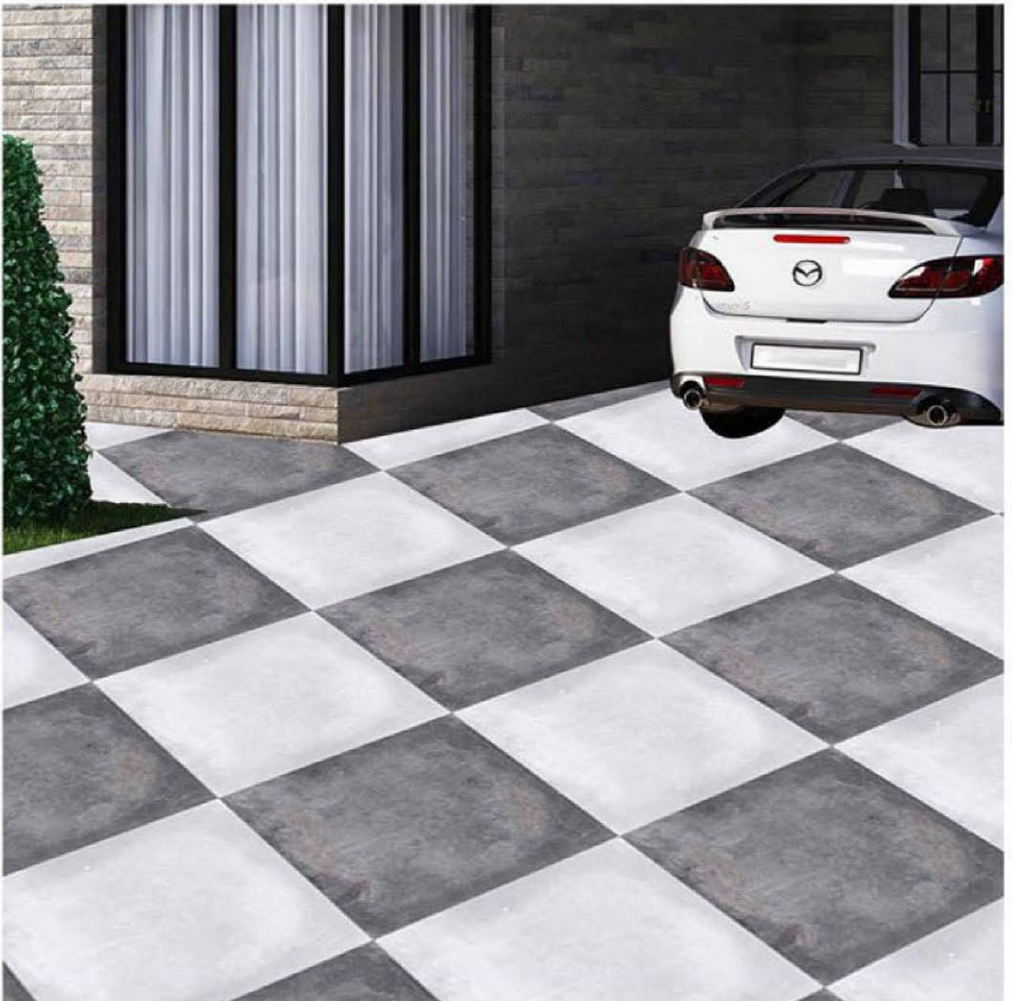

400X
400 MM

Plain Series

HEAVY DUTY

Thickness
12MM

7048

**Digital Vitrified
Parking Tiles**

400X
400 MM

7047