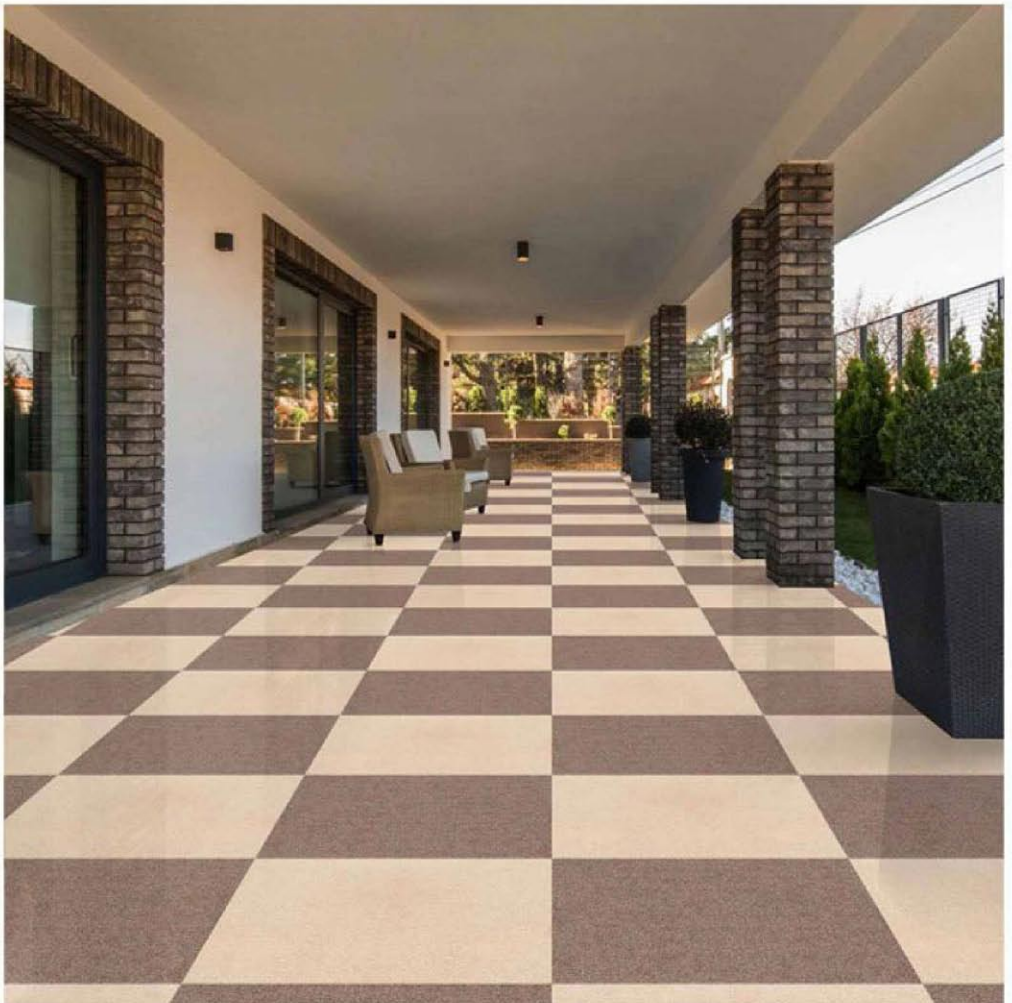

Plain Series

HEAVY DUTY

Thickness
12MM

- ANTI SLIP
- STRENGTH
- FLOOR
- MATT

7039

7040

**Digital Vitrified
Parking Tiles**

400X
400 MM