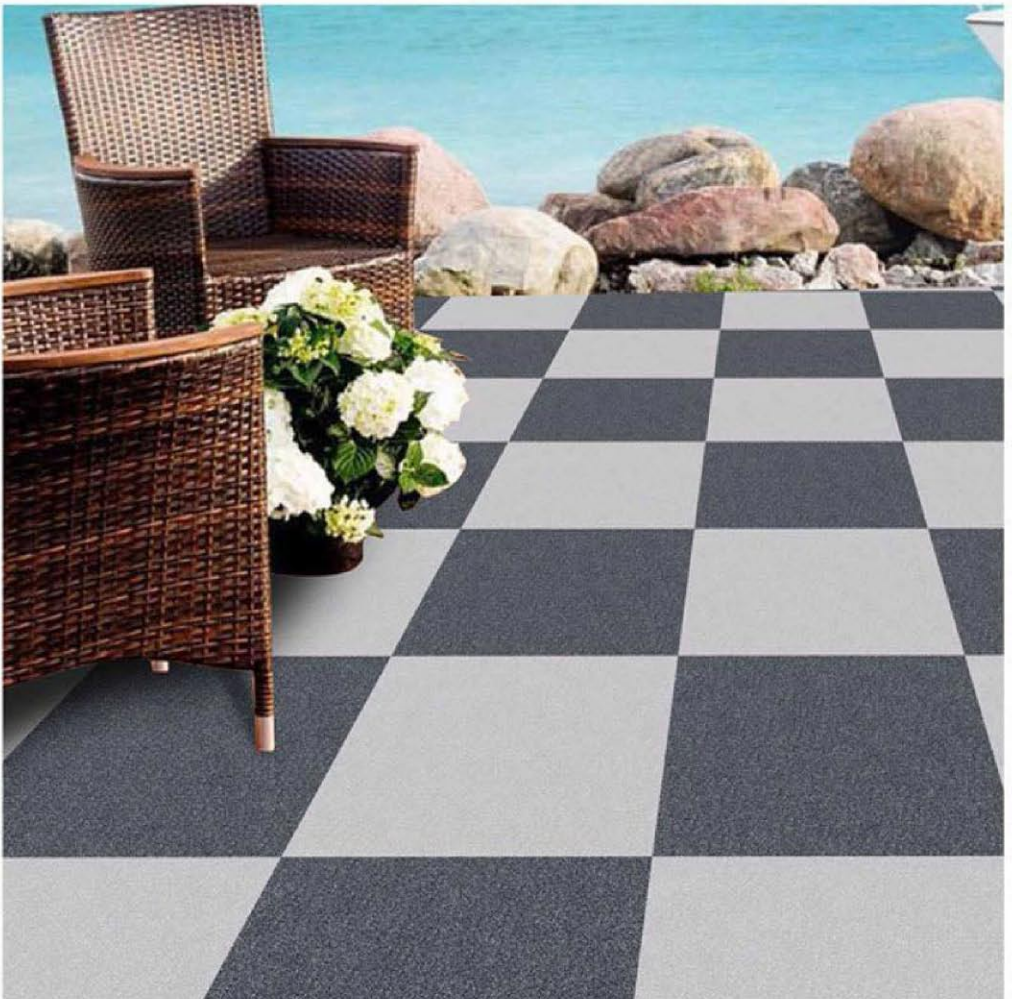

Plain Series

HEAVY DUTY

Thickness
12MM

7036

**Digital Vitrified
Parking Tiles**

400X
400 MM

7037-DK-1