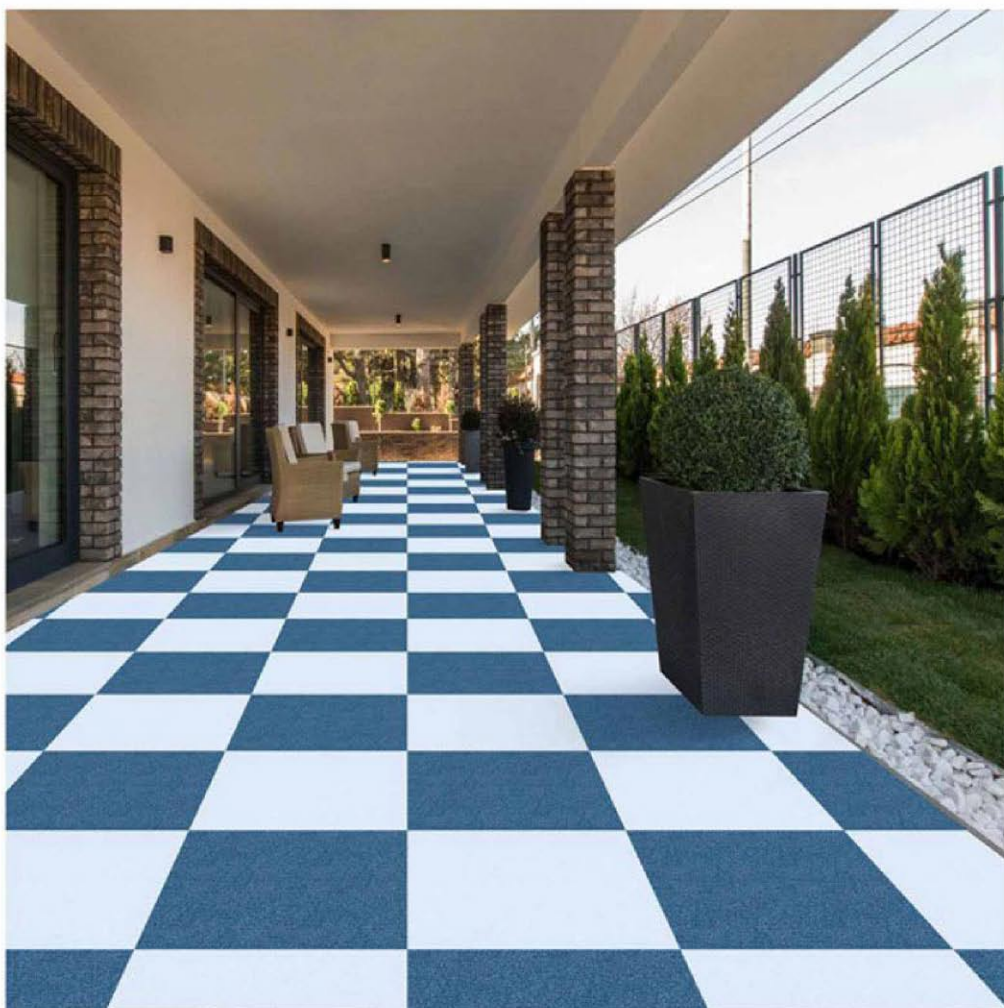

7079

Plain Series

**HEAVY DUTY**

Thickness  
12MM

**Digital Vitrified  
Parking Tiles**

400X  
400 MM

7080

7081