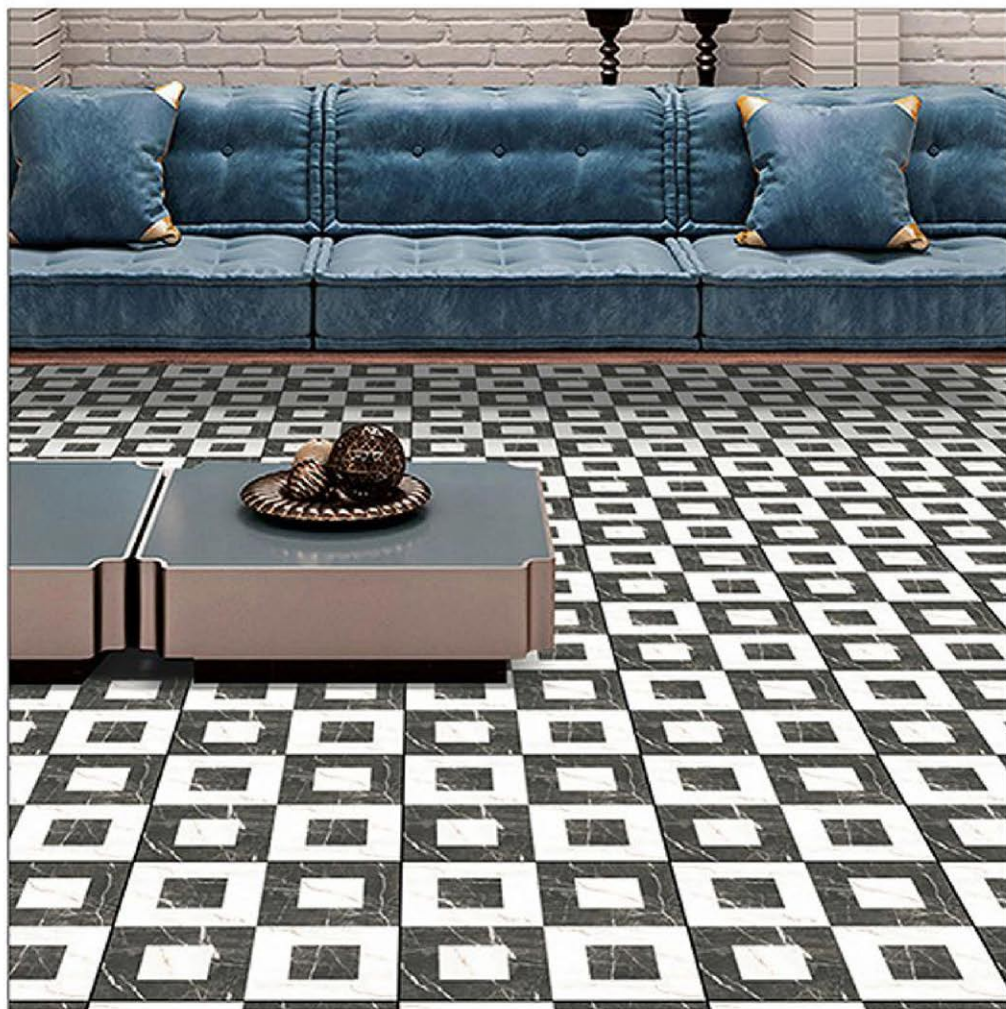

Plain Series

HEAVY DUTY

Digital Vitrified  
Parking Tiles

400X  
400 MM

RC-107

Plain Series

HEAVY DUTY

Digital Vitrified  
Parking Tiles