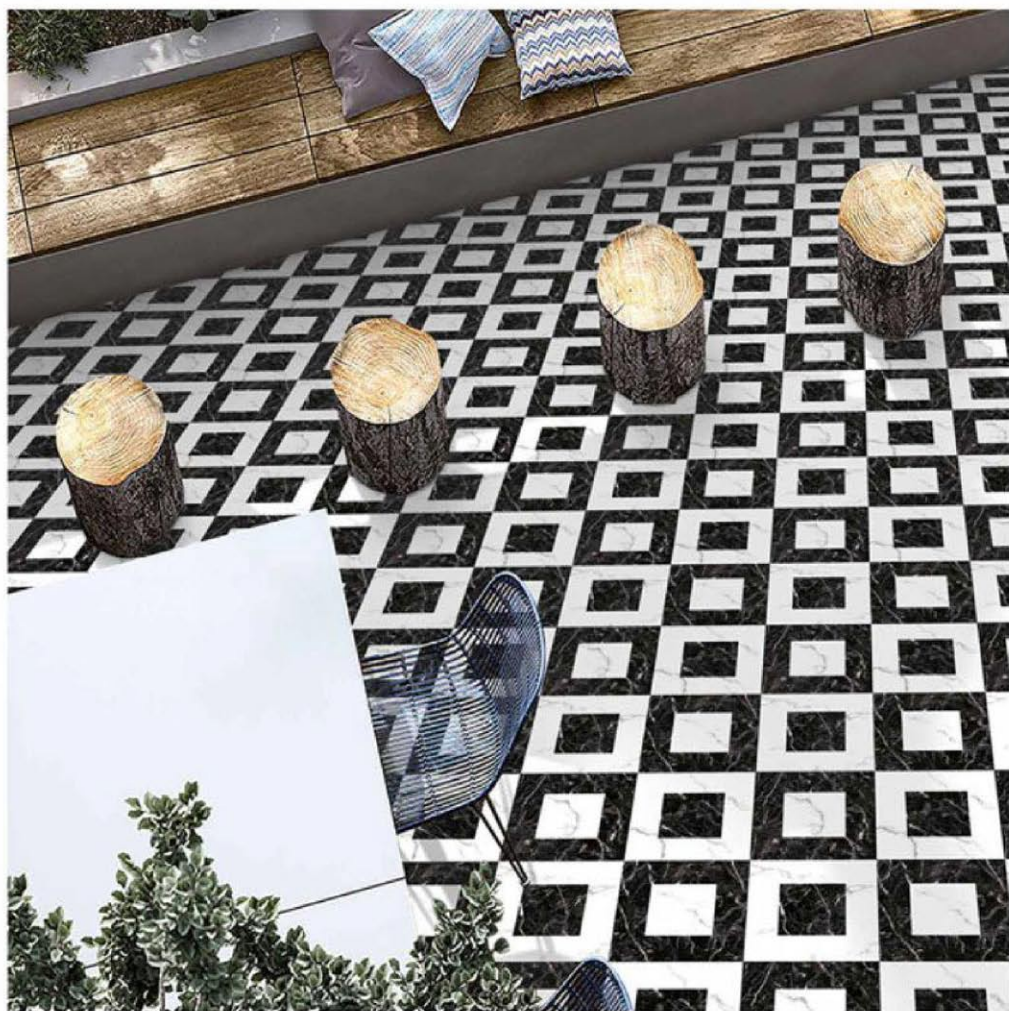

400X  
400 MM

7087

Plain Series

**HEAVY DUTY**

Thickness  
12MM

**Digital Vitrified  
Parking Tiles**

400X  
400 MM

7088