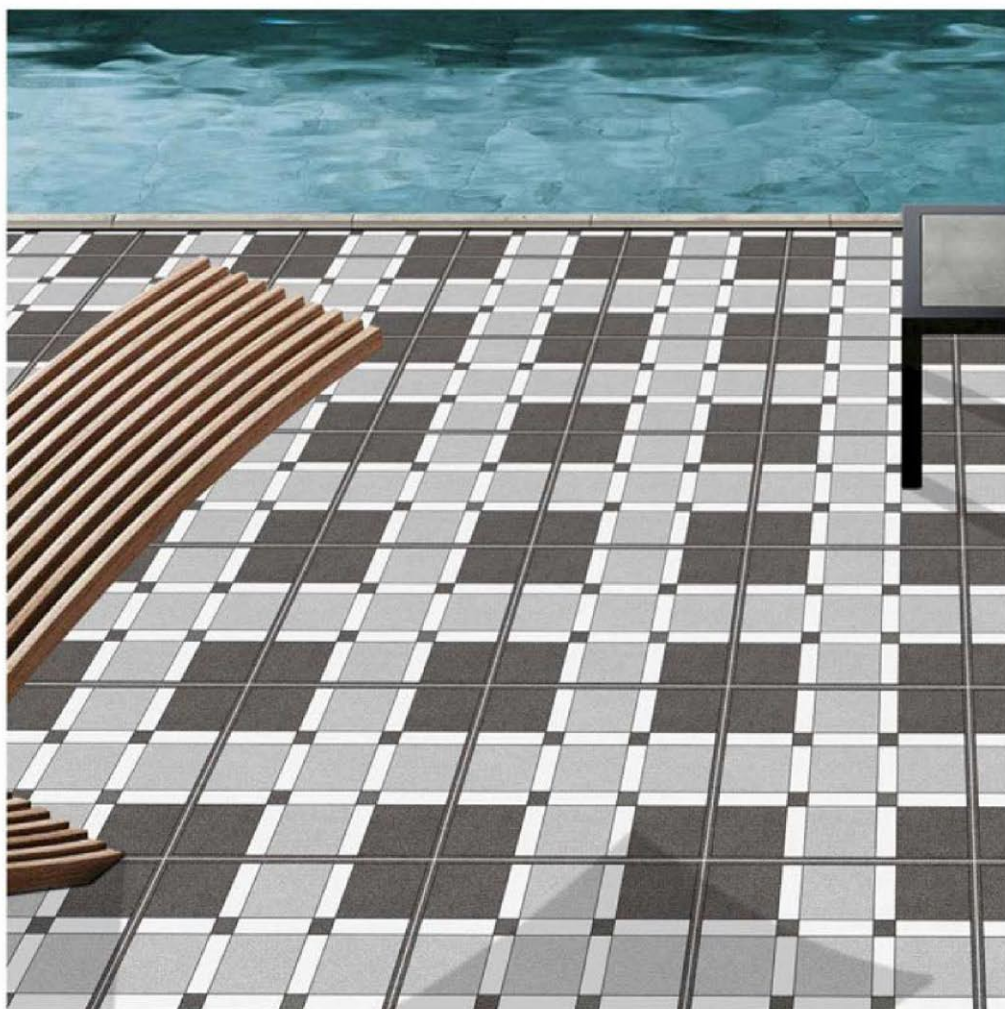

**HEAVY DUTY**

Thickness  
12MM

7093

**Digital Vitrified  
Parking Tiles**

400X  
400 MM

Plain Series

**HEAVY DUTY**

Thickness  
12MM