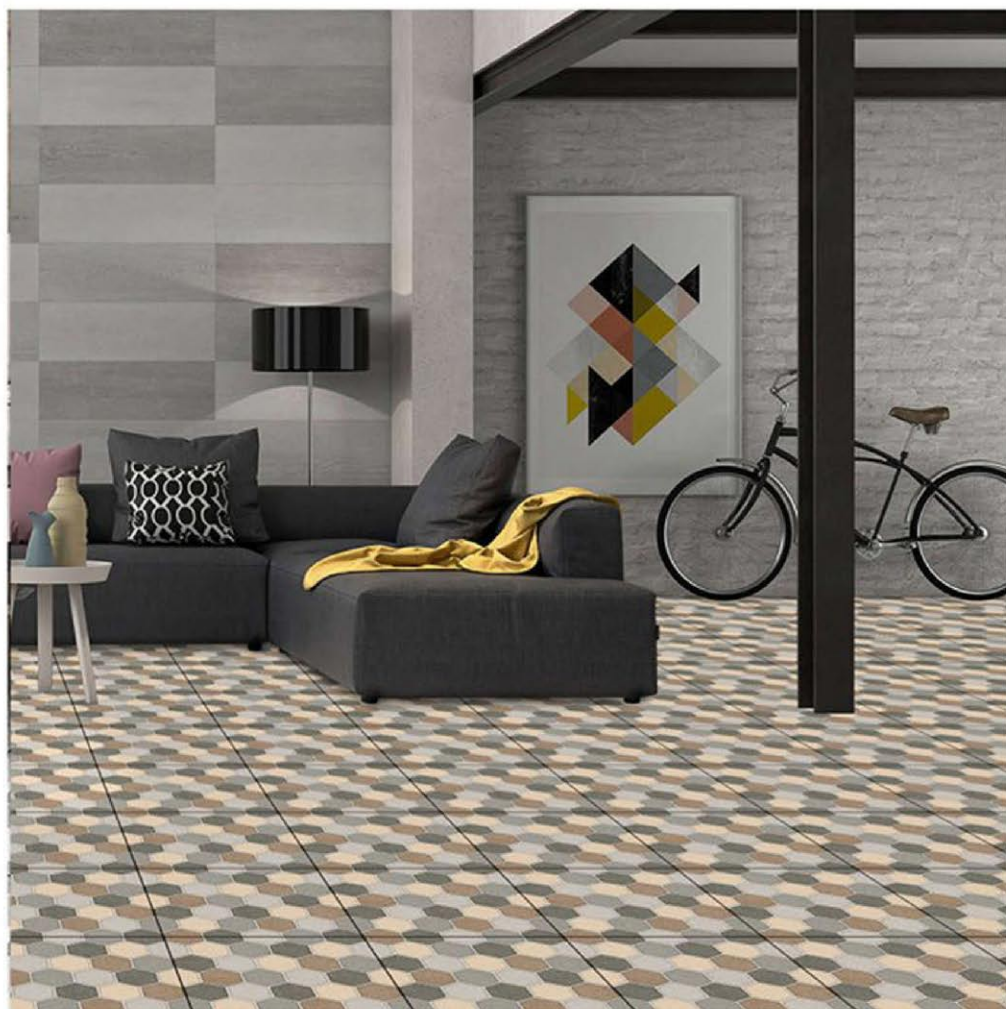

Digital Vitrified
Parking Tiles

400X
400 MM

RC-9003