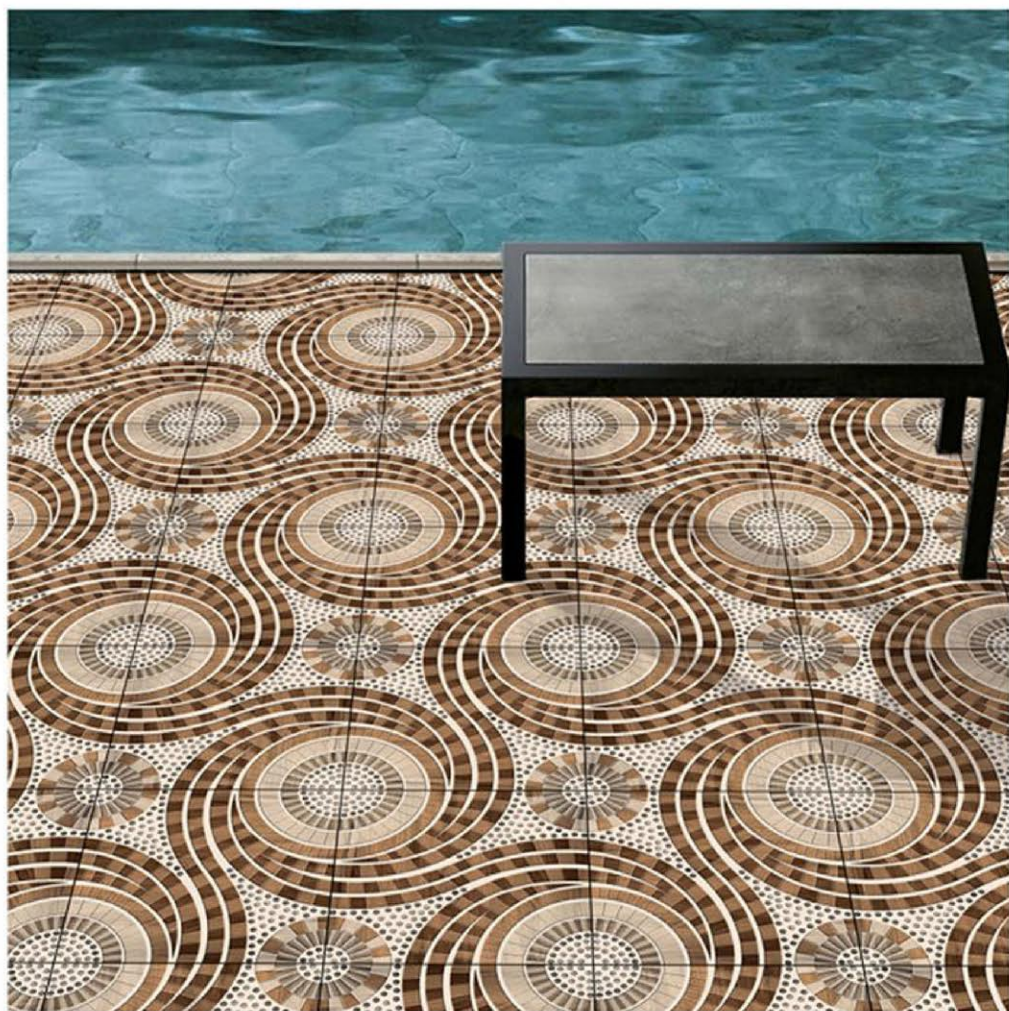

Digital Vitrified
Parking Tiles

400X
400 MM

RC-7025

Rustic Series

HEAVY DUTY

Digital Vitrified
Parking Tiles

400X
400 MM

RC-7026