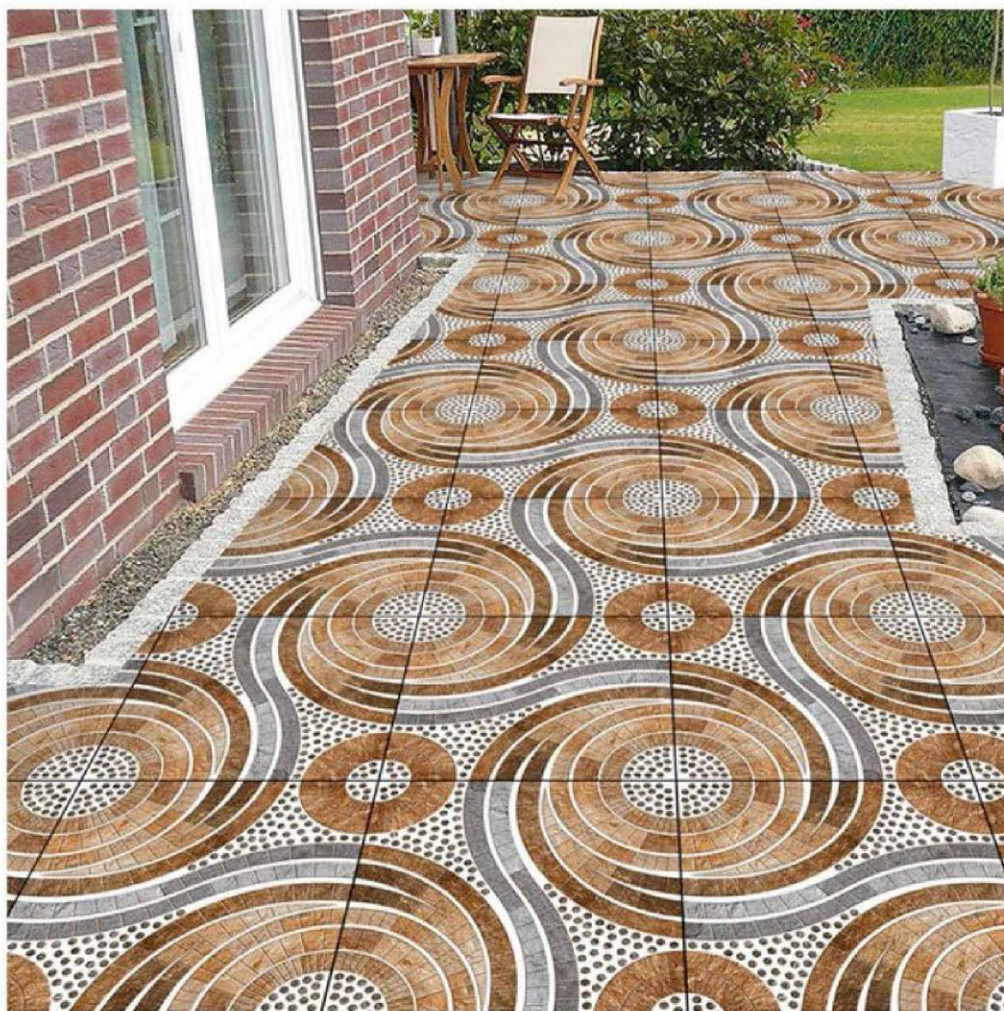

400X
400 MM

5543

Rustic Series

HEAVY DUTY

Thickness
12MM

Digital Vitrified
Parking Tiles

400X
400 MM

5544