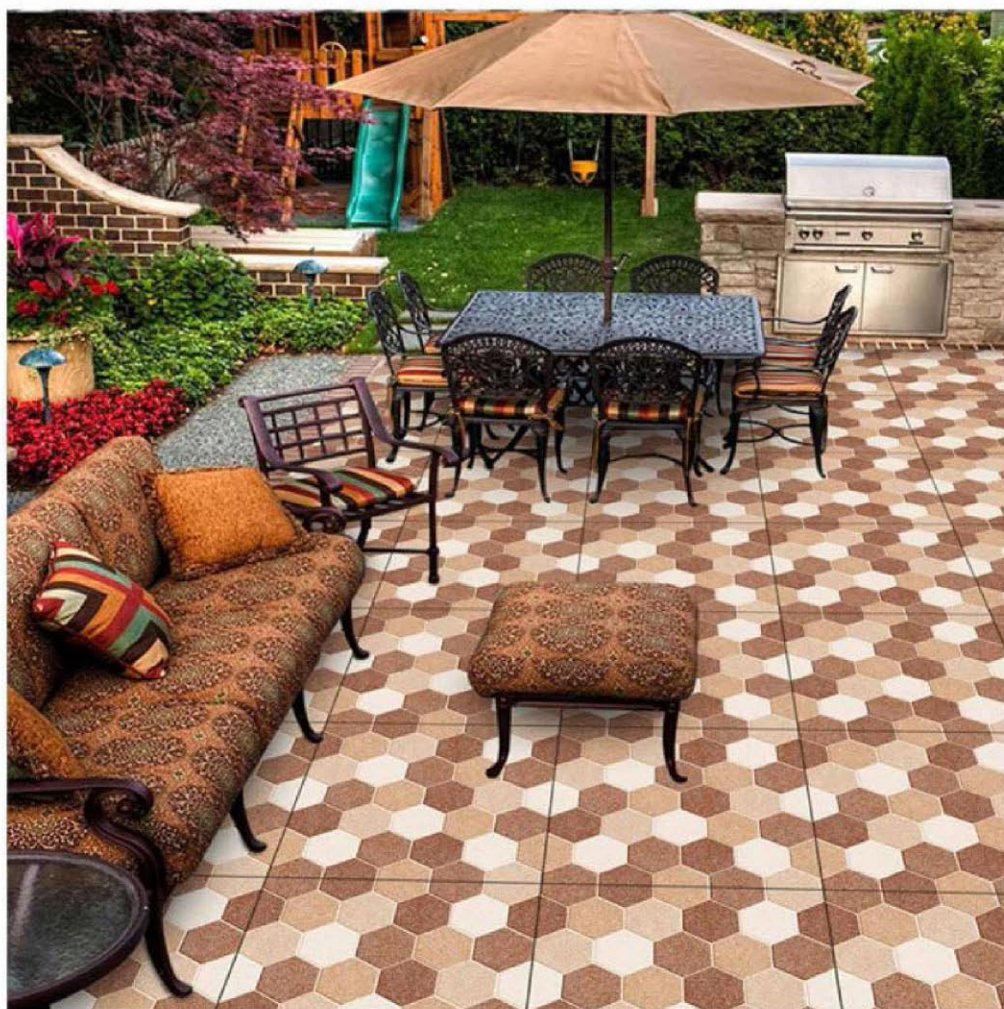

400X
400 MM

5524

Rustic Series

HEAVY DUTY

Thickness
12MM

5525

**Digital Vitrified
Parking Tiles**

400X
400 MM