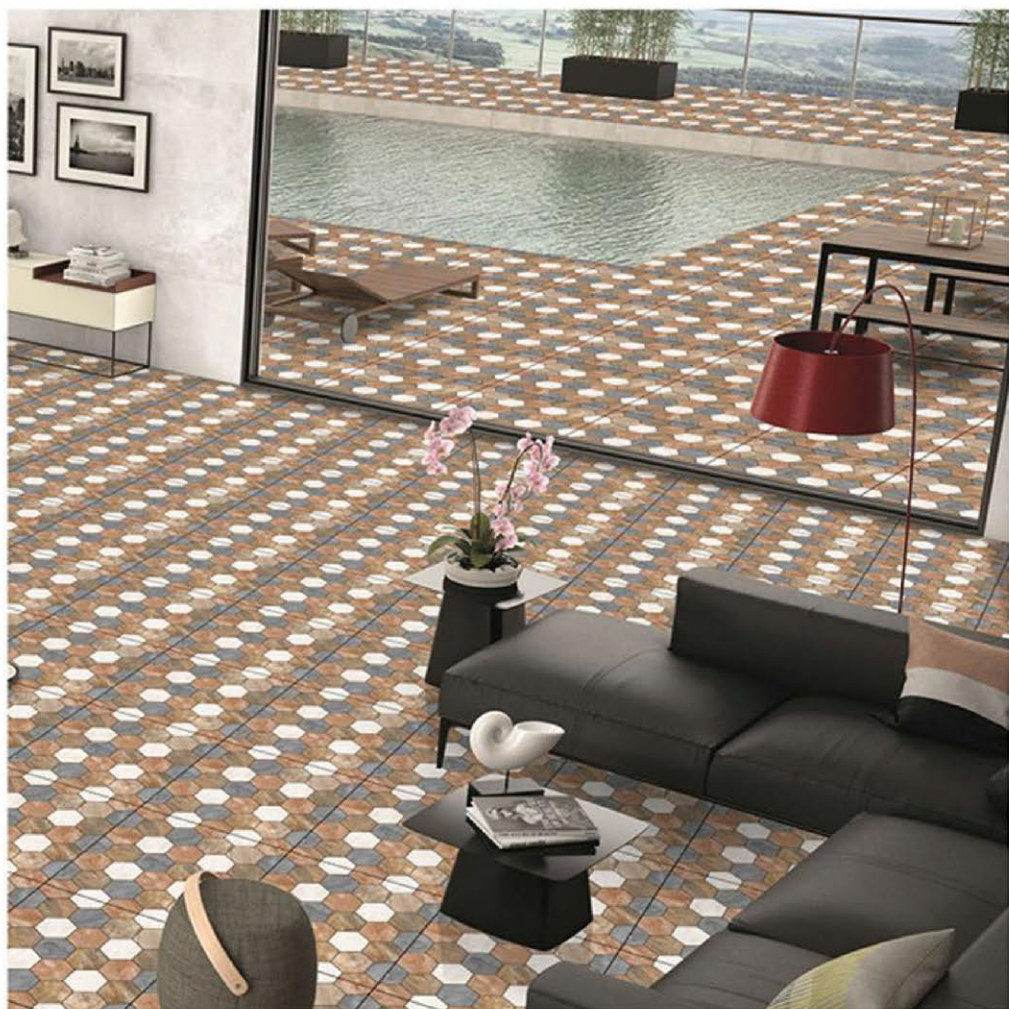

400X
400 MM

RC-9001

Rustic Series

HEAVY DUTY

Digital Vitrified
Parking Tiles

400X
400 MM

RC-9002

Rustic Series