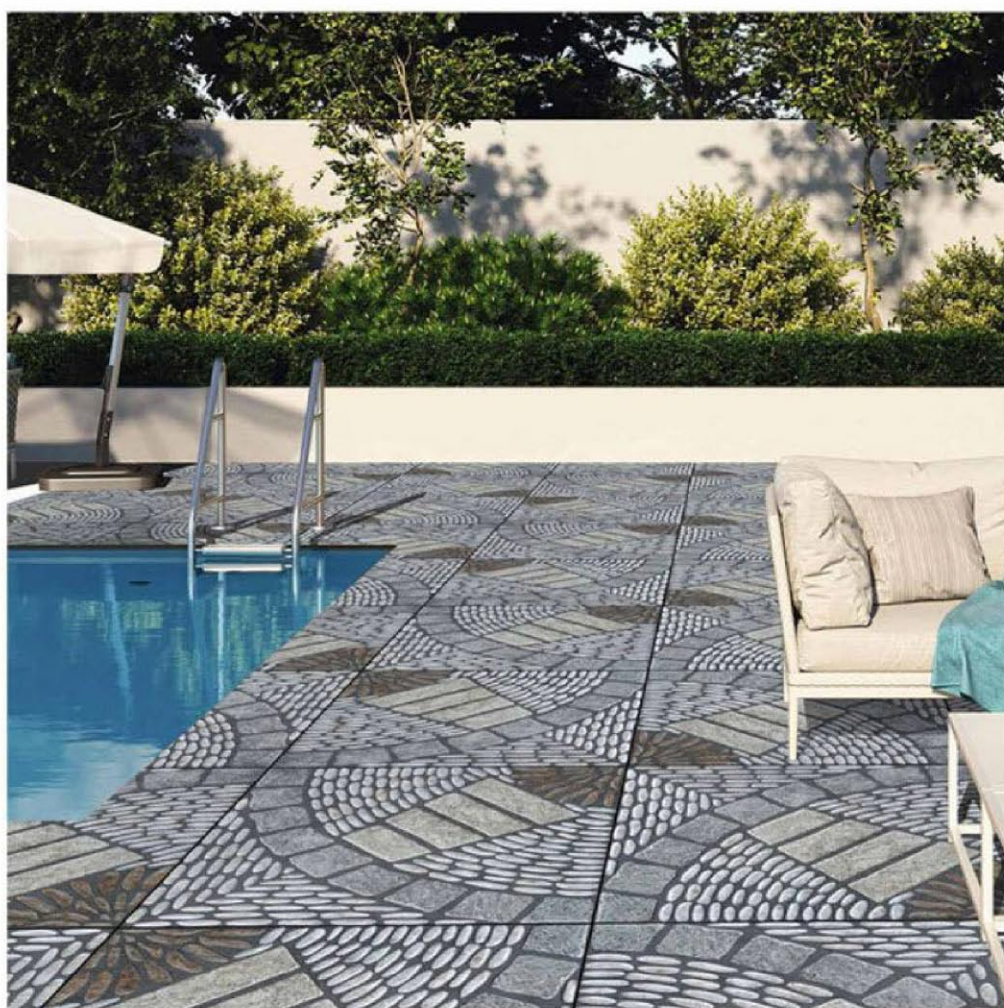

Rustic Series

HEAVY DUTY

Thickness
12MM

5523

Digital Vitrified
Parking Tiles

400X
400 MM