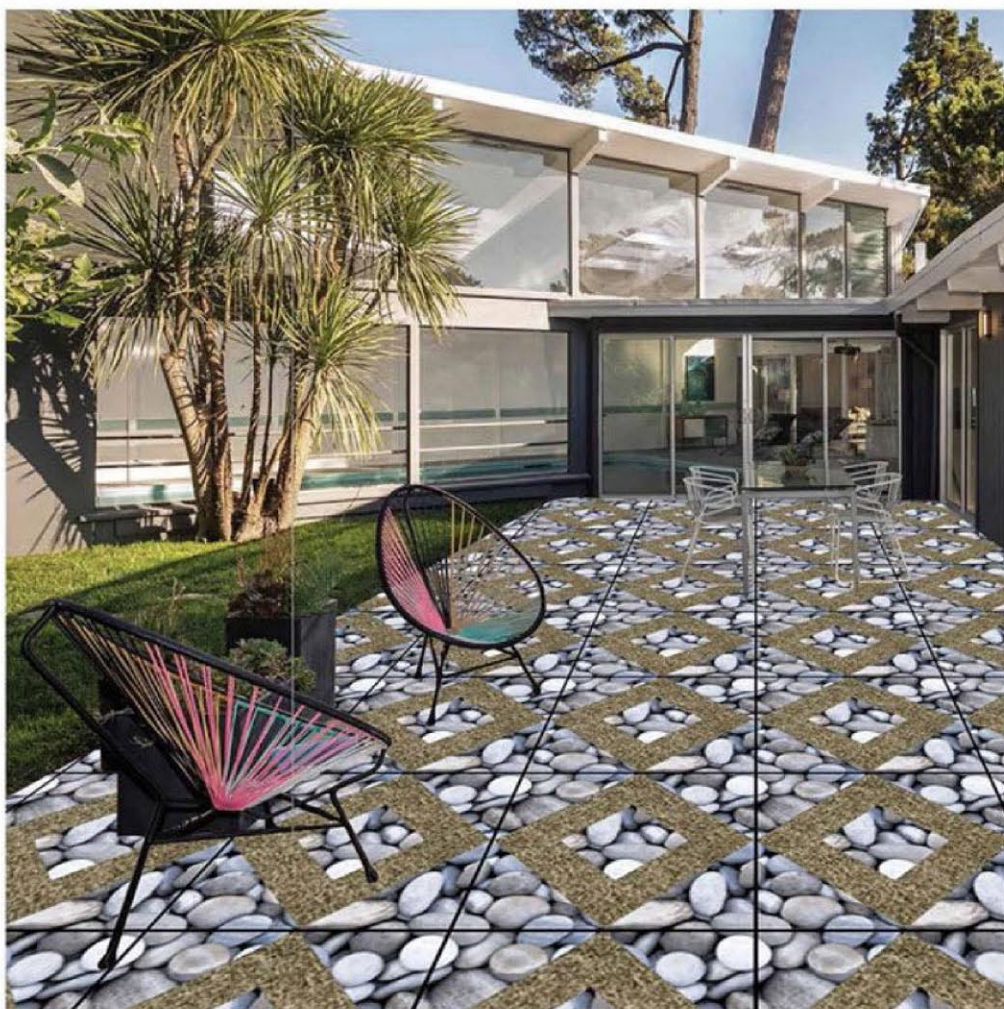

Rustic Series

HEAVY DUTY

Thickness
12MM

Digital Vitrified
Parking Tiles

400X
400 MM

5545

Rustic Series

HEAVY DUTY