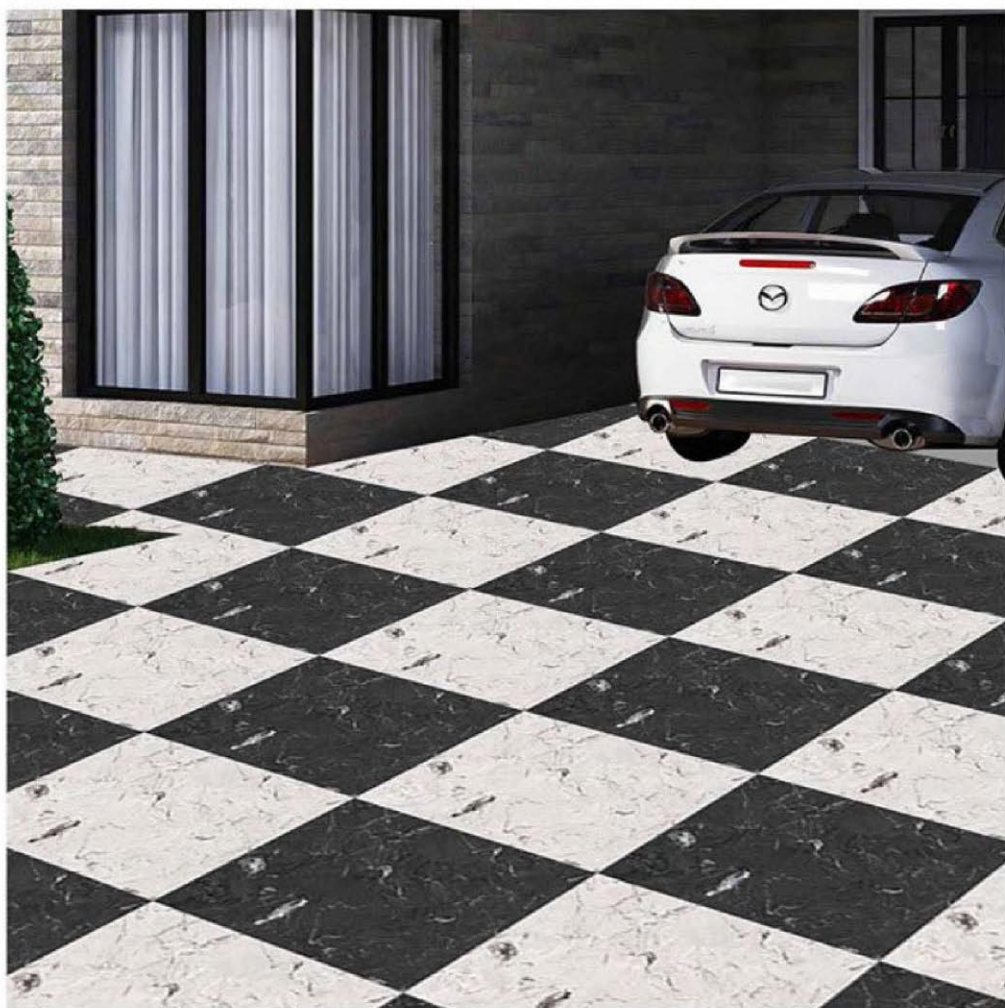

HEAVY DUTY

Thickness
13MM

Digital Vitrified
Parking Tiles

400X
400 MM

5551

5552

Rustic Series

HEAVY DUTY