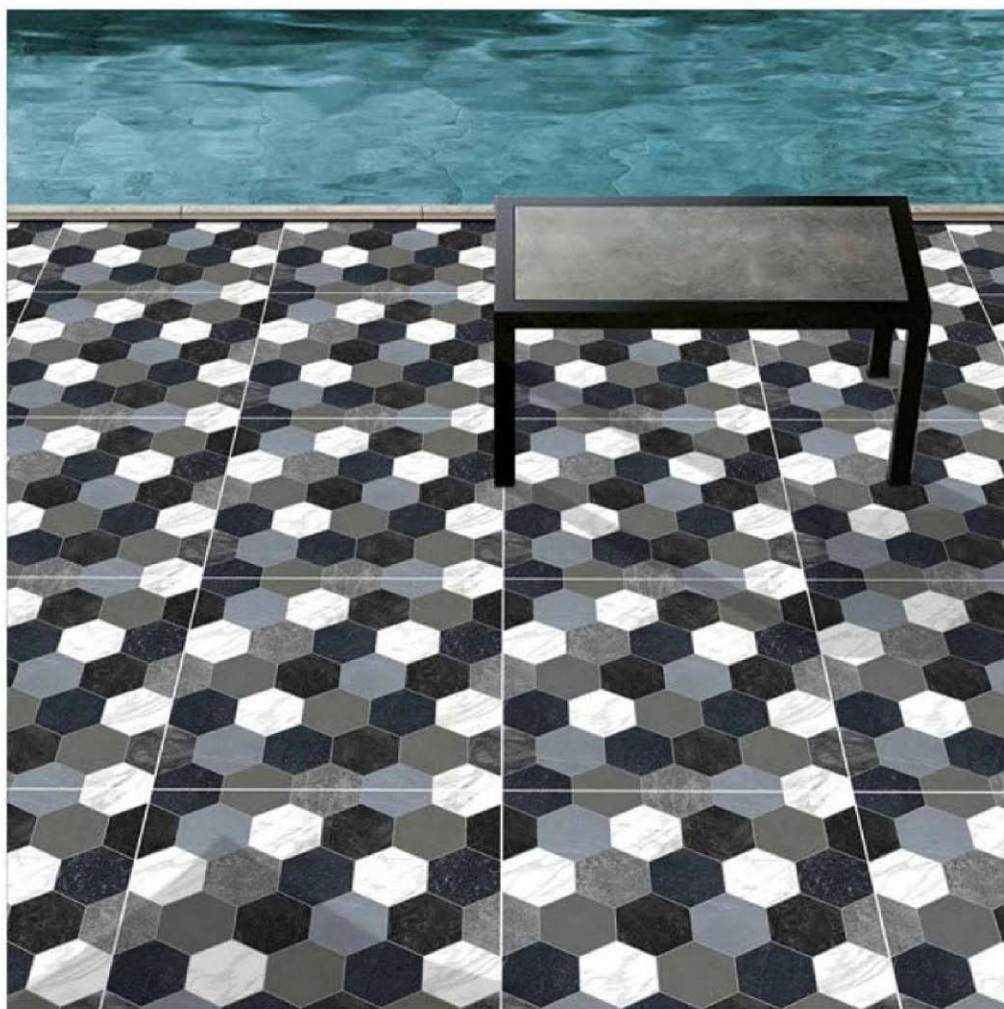

Rustic Series

HEAVY DUTY

Thickness
12MM

5526

Digital Vitrified
Parking Tiles

400X
400 MM

Rustic Series

HEAVY DUTY