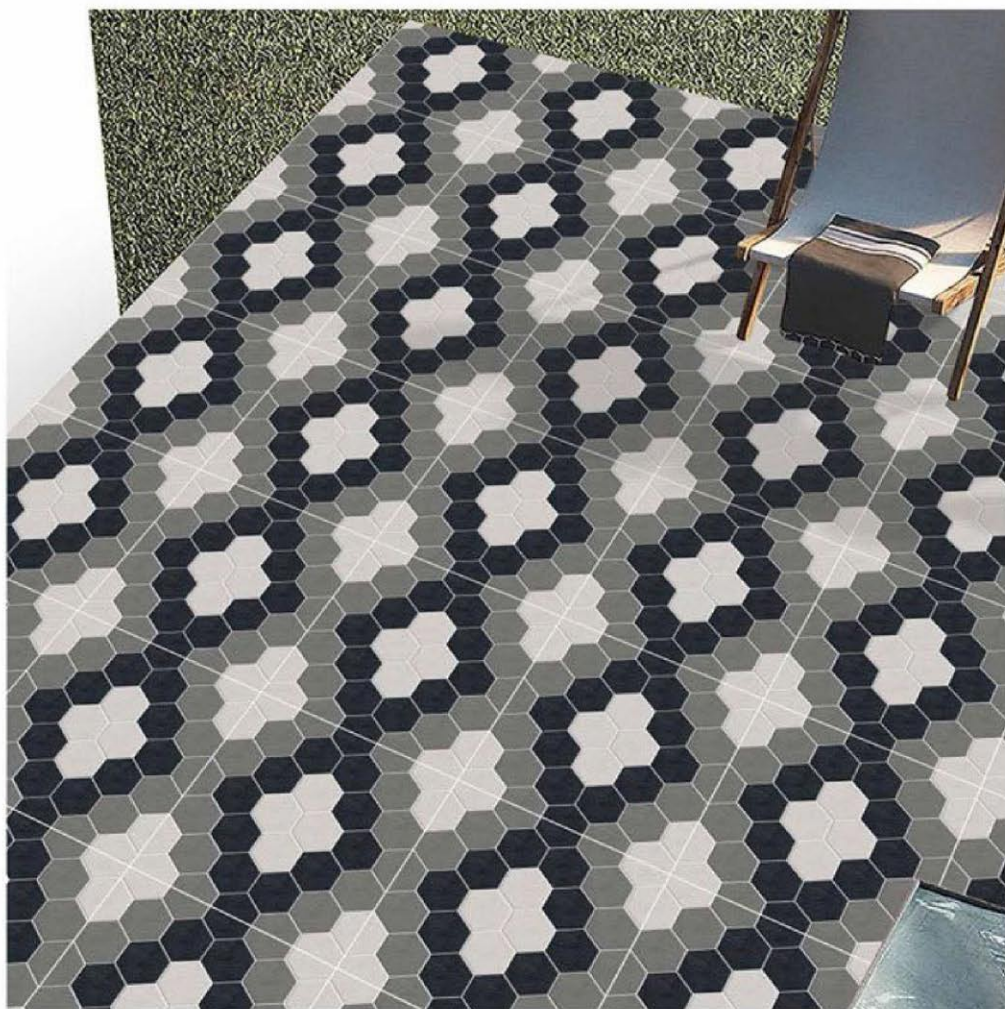

Digital Vitrified
Parking Tiles

400X
400 MM

5532