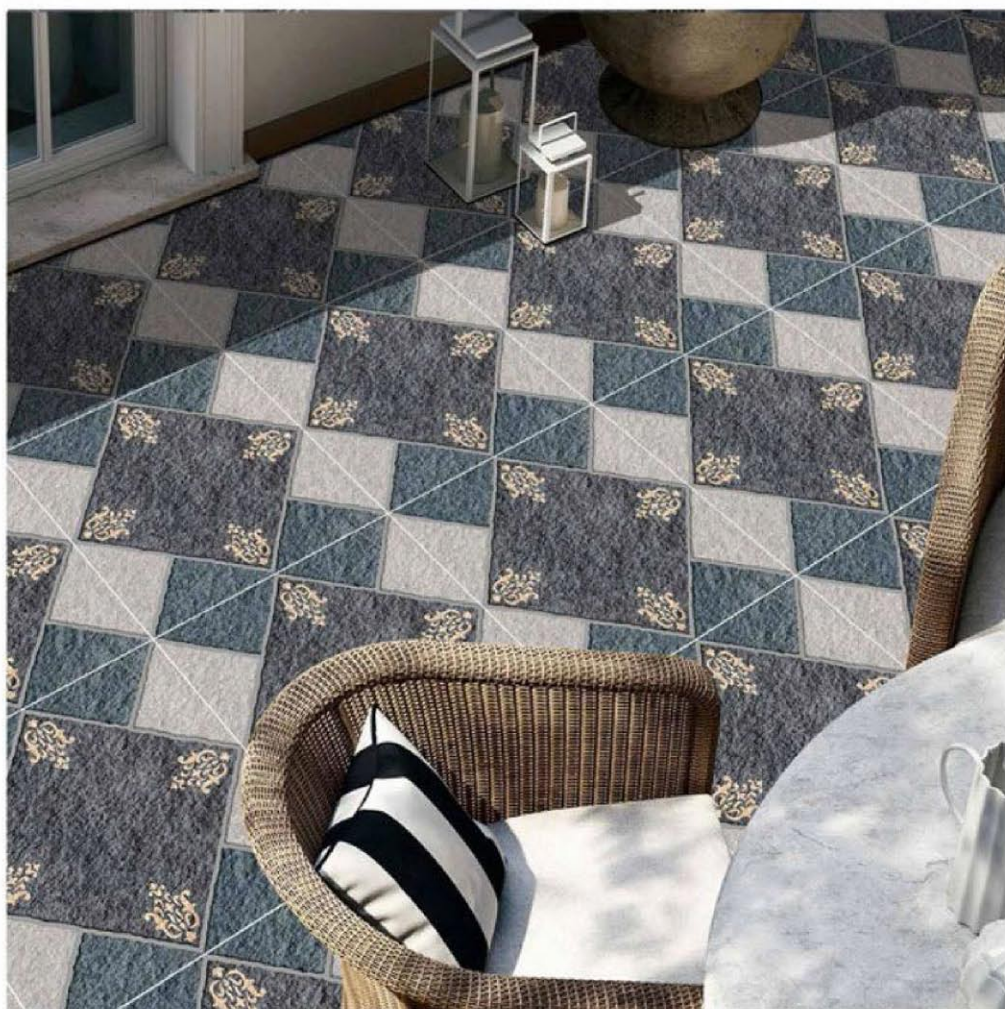

**Digital Vitrified
Parking Tiles**

400X
400 MM

Rustic Series

HEAVY DUTY

Thickness
12MM

5521

**Digital Vitrified
Parking Tiles**

400X
400 MM