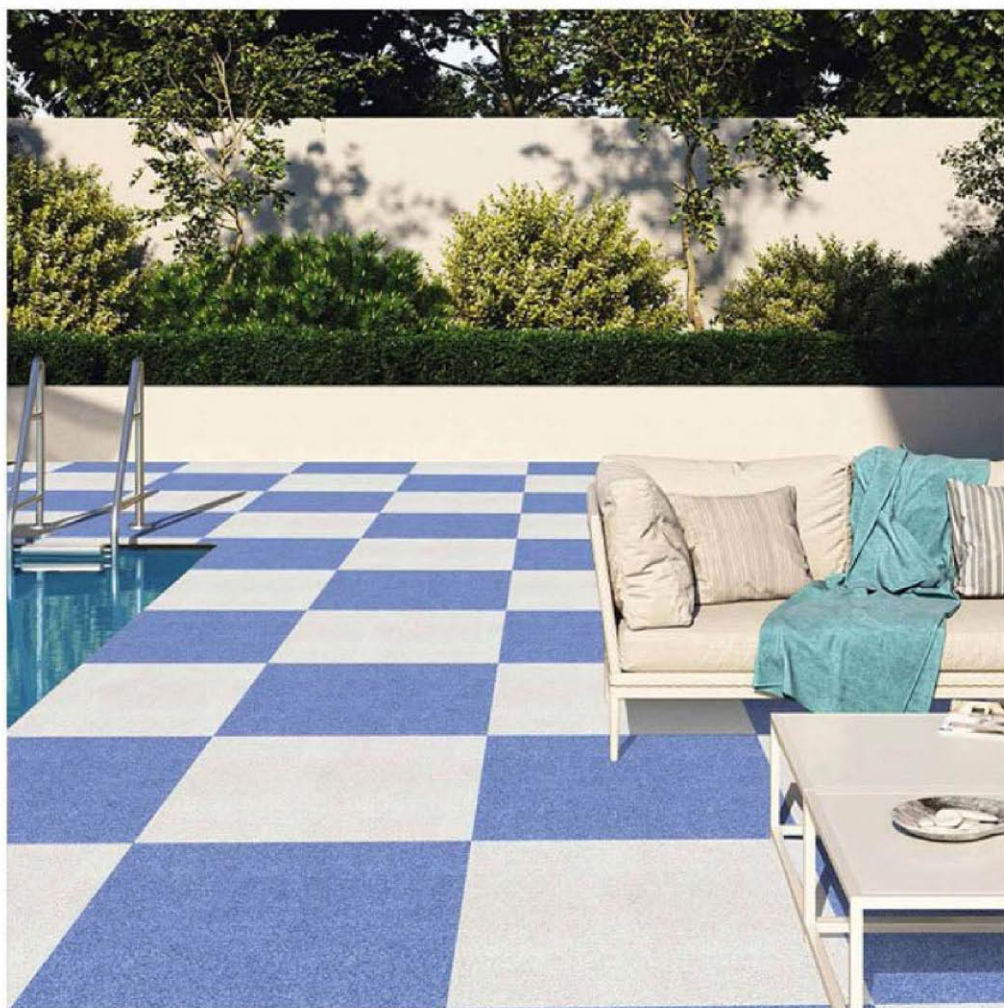

5504

Rustic Series

HEAVY DUTY

Thickness
13MM

5510

Digital Vitrified
Parking Tiles

400X
400 MM

5505